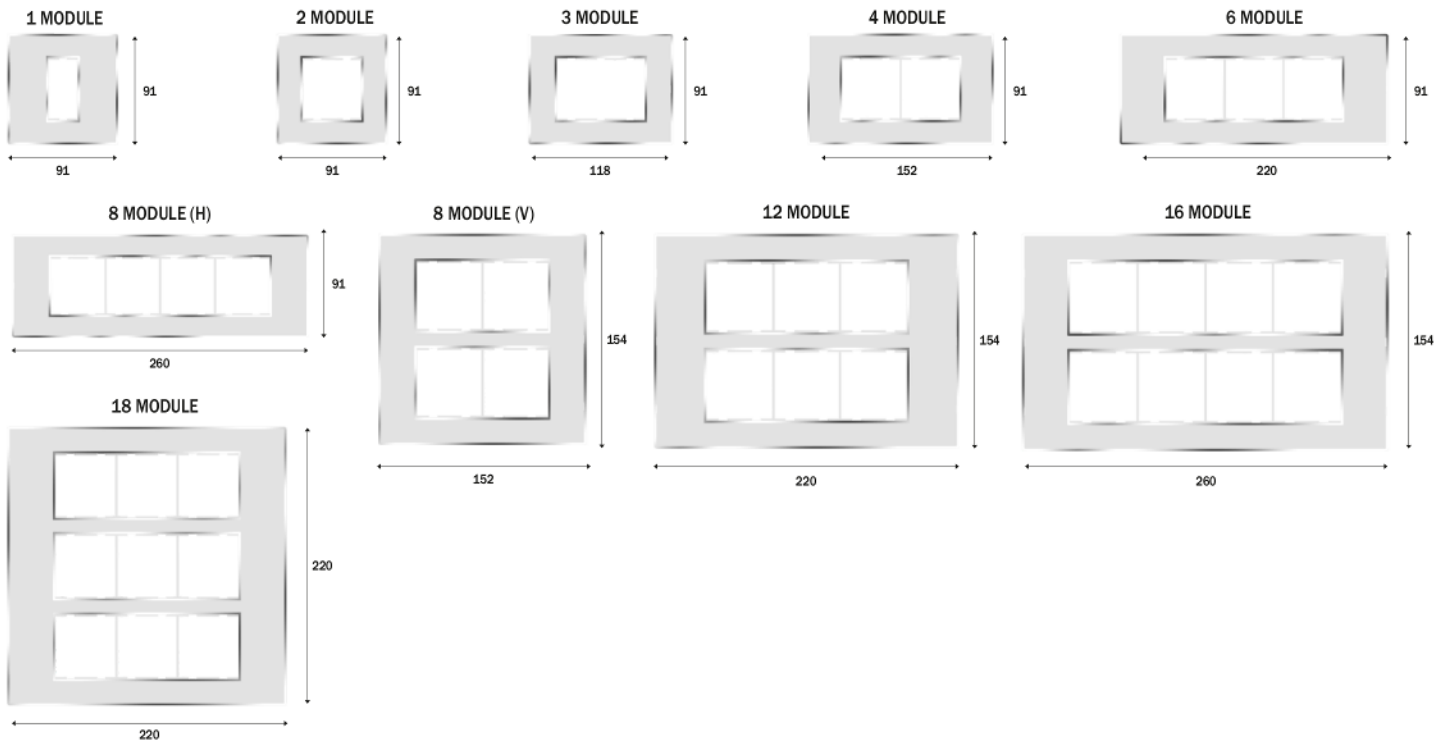

Glossy White

Blue Black

Galaxy Grey

Solar Silver

COVER PLATE (Dimensions in mm)

BASE FRAME (Dimensions in mm)